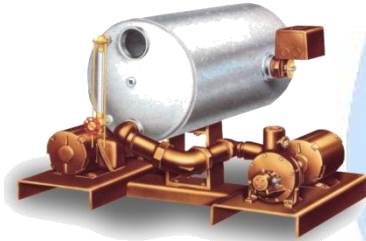

End Suction Pumps

AURORA
INDUSTRIAL PRODUCTS

Myers
INDUSTRIAL PRODUCTS

Fairbanks Morse
INDUSTRIAL PRODUCTS

Split Case Pumps

Fairbanks Morse
INDUSTRIAL PRODUCTS

AURORA
INDUSTRIAL PRODUCTS

Regenerative Turbine Pumps

AURORA
INDUSTRIAL PRODUCTS

Vertical Multi-Stage Pumps

AURORA
INDUSTRIAL PRODUCTS

Sump Pumps

Sewage Pumps

ANSI Pumps

Industrial Fire Pumps

Reciprocating Pumps

Propeller and Mixed Flow Pumps

Submersible Pumps

Submersible Basin Mixer

Single Stage Vertical Inline Pumps

Vortex Recessed Impeller Pumps

Vertical Turbine Pumps

Grinder and Chopper
Pumps

Self Priming Pumps

Multi-Stage Pumps

Well Pumps

Submersible Sump
Pumps and Control
Panels

Booster Pumps

Condensate Systems

Boiler-Feed Systems

Knife Gate, Wedge Gate, Check, Jet Flow, and Throttling Valves

Standard and Customized Control Panels